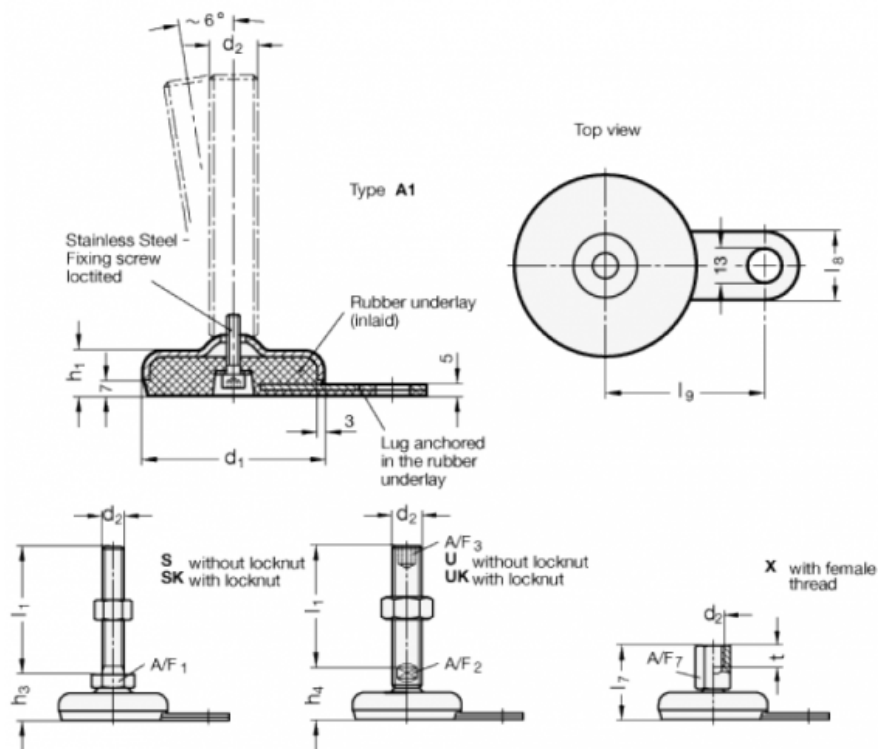

Data Sheet

Article number: 2032100M20200A1UK

Description: E+G levelling foot
GN 32-100-M20-200-A1-UK

Note: UK With nut, Hexagon socket at the top, Wrench flat at the bottom

Measures

A/F2 = 15

I9 = 80

A/F3 = 10

d1 = 100

d2 = M20

h1 = 21

h4 = 36

l1 = 200

l8 = 30